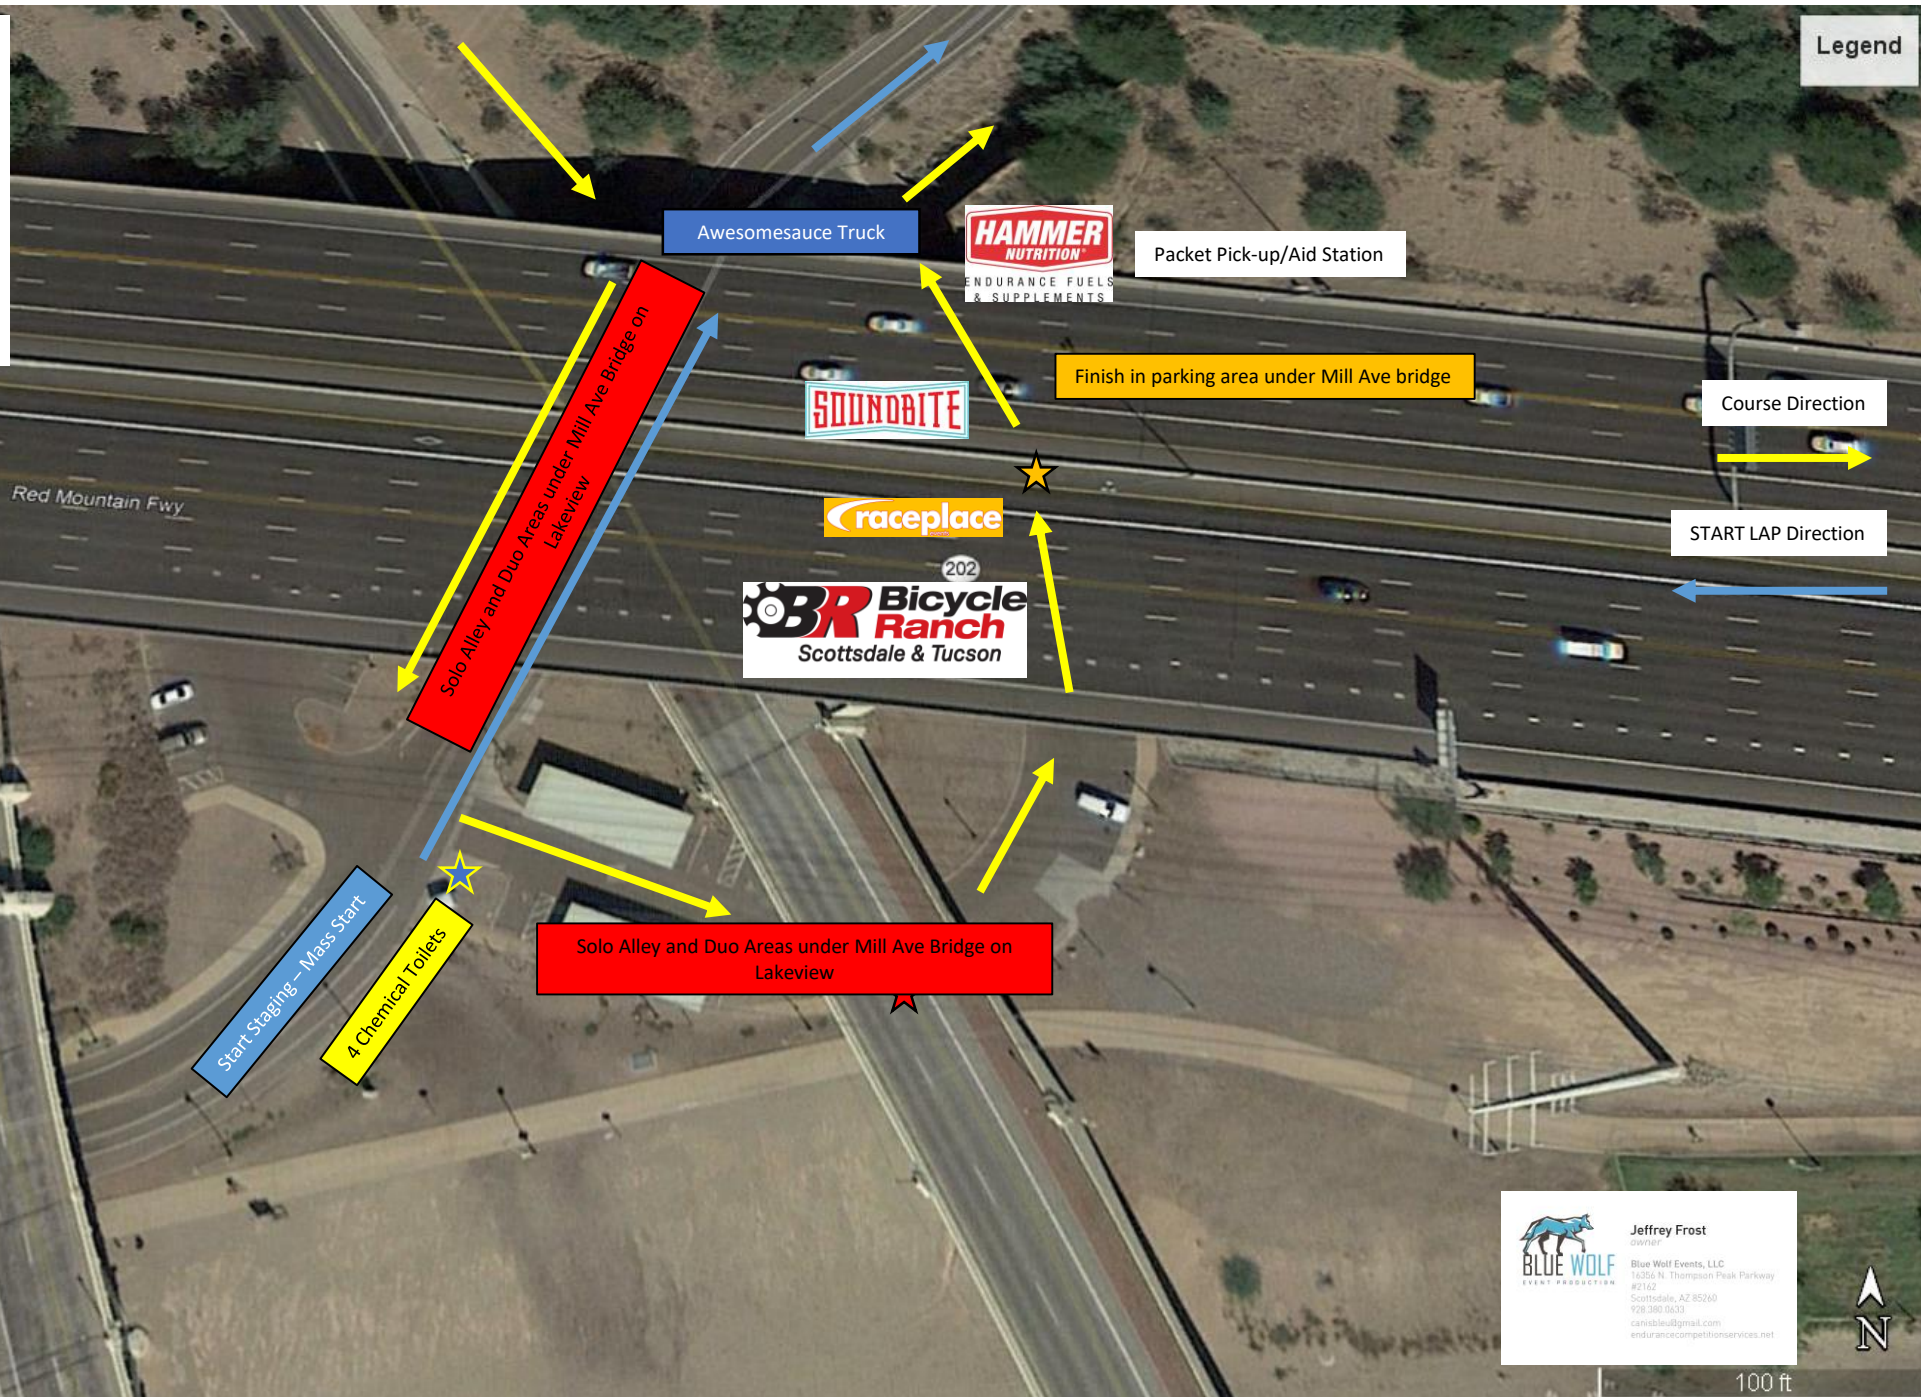

Legend

Lakeview closure

Google Earth

©2017 Google

Jeffrey Frost
 Blue Wolf Events, LLC
 14316 N. Thompson Peak Parkway
 #2162
 Scottsdale, AZ 85260
 480.398.0633
 canvblue@gmail.com
 endurancecompetitionservices.net

100 ft